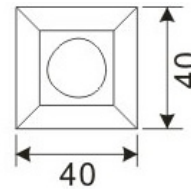

LED Recessed Lighting – LR-R00117

Model No.	LR-R00117
LED Type	CREE XP
LED Q'TY.	1
Beam Angle	15°
Minimum luminous flux(lm)	90
Voltage	12V AC/DC
LED Watt	1W
Environmental Temperature	- 20°C~60°C
Environmental Humidity	0%-95%
Safety Class	III
Safety Type	IP65
Material	Aluminium
Driver	Exterior Incl