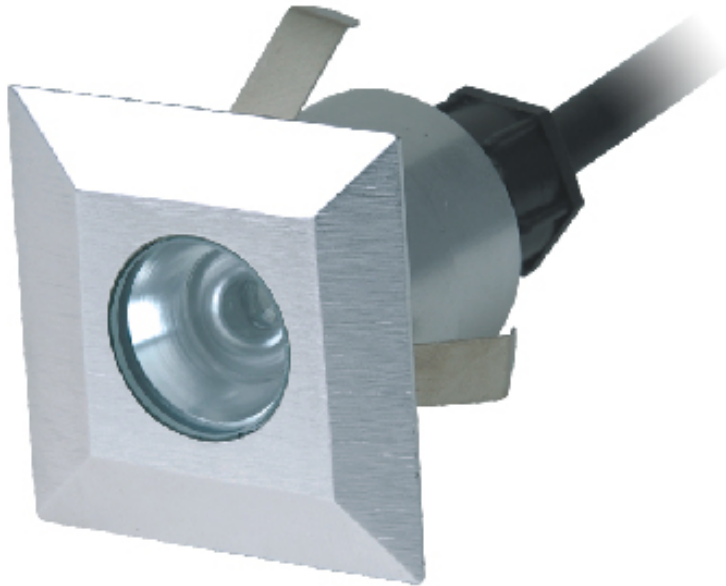

LED Recessed Lighting – LR-R00117

Model No.	LR-R00117
LED Type	CREE XP
LED Q'TY.	1
Beam Angle	15°
Minimum luminous flux(lm)	90
Voltage	12V AC/DC
LED Watt	1W
Environmental Temperature	- 20°C~60°C
Environmental Humidity	0%-95%
Safety Class	III
Safety Type	IP65
Material	Aluminium
Driver	Exterior Incl