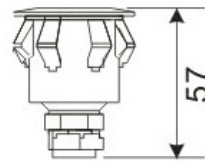

LED Recessed Lighting – LR-R00117

Model No.	LR-R00117
LED Type	CREE XP
LED Q'TY.	1
Beam Angle	15°
Minimum luminous flux(lm)	90
Voltage	12V AC/DC
LED Watt	1W
Environmental Temperature	- 20°C~60°C
Environmental Humidity	0%-95%
Safety Class	III
Safety Type	IP65
Material	Aluminium
Driver	Exterior Incl